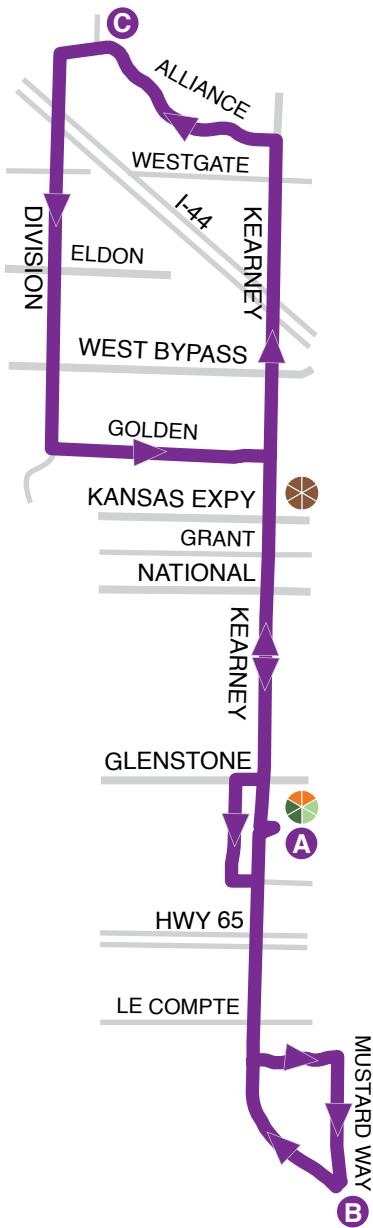

35 - Industrial Express - PURPLE

Effective May 14, 2018

CITY UTILITIES TRANSIT SERVICES

Monday - Friday Schedule: All times shown.

Route begins at 6:20 AM at Boonville & Division

A	B	C			
Kearney & Glenstone	PIC - East	PIC - West	AM		
			6:30	6:41	7:08
			7:30	7:41	8:08
8:30	8:41	9:08			
PM					
2:30	2:41	3:08			
3:30	3:41	4:08			
4:30	4:41	5:08			

Route ends at 5:35 PM at Boonville & Division

831-8782

Office Hours: Mon-Fri, 8 AM - 5 PM

35 - Industrial Express - PURPLE

- A** Time Point
- Connections